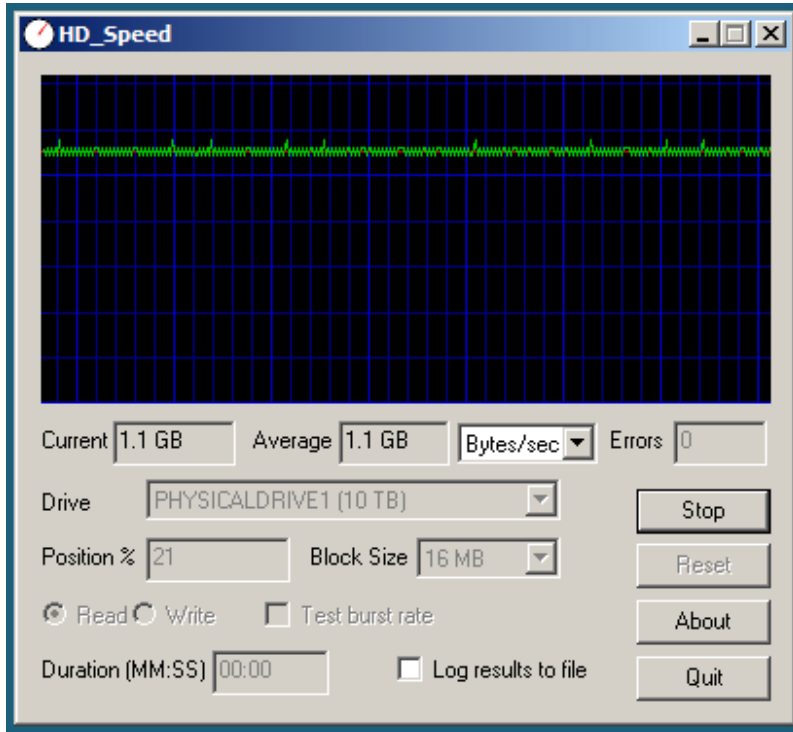

From HD_Speed test showing 1.1GByte/sec for the 10.4TB capacity disk array at RAID 5.

From HD_Speed test showing 800.0MByte/sec for the 10.4TB capacity disk array at RAID 5.

AJA system test showing 693.2MB/s write and 998.5 MB/s disk read for 1920x1080 8-bit video frames with 16GB files size.

AJA system test showing 699.7MB/s write and 1006.7 MB/s disk read for 1920x1080 10-bit video frames with 16GB files size.

AJA system test showing 617.6MB/s write and 883.8 MB/s disk read for DVCProHD 1080i60 video frames with 16GB files size.