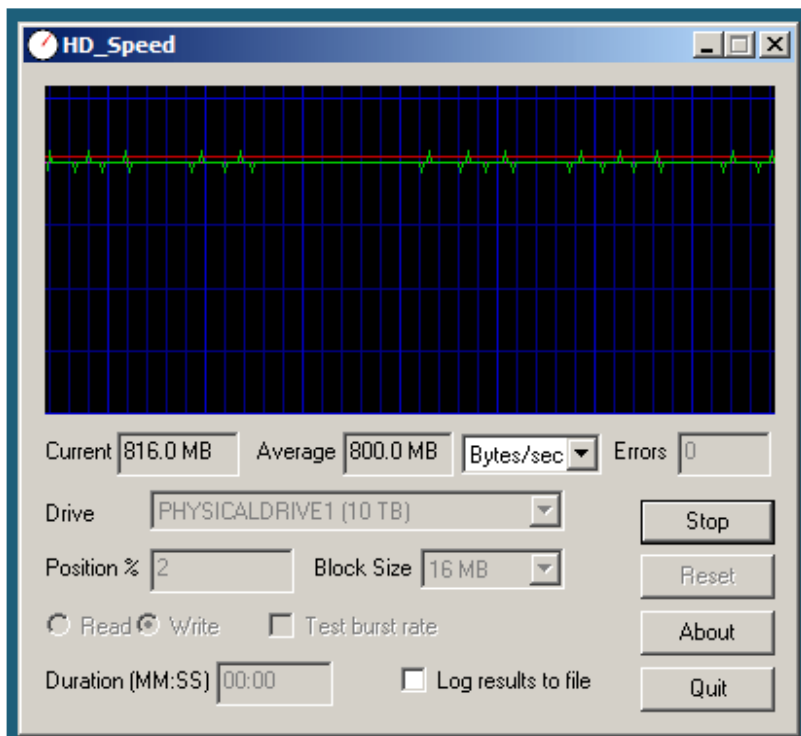

From HD_Speed test showing 1.1GByte/sec for the 10.4TB capacity disk array at RAID 5.

From HD_Speed test showing 800.0MByte/sec for the 10.4TB capacity disk array at RAID 5.

AJA system test showing 693.2MB/s write and 998.5 MB/s disk read for 1920x1080 8-bit video frames with 16GB files size.