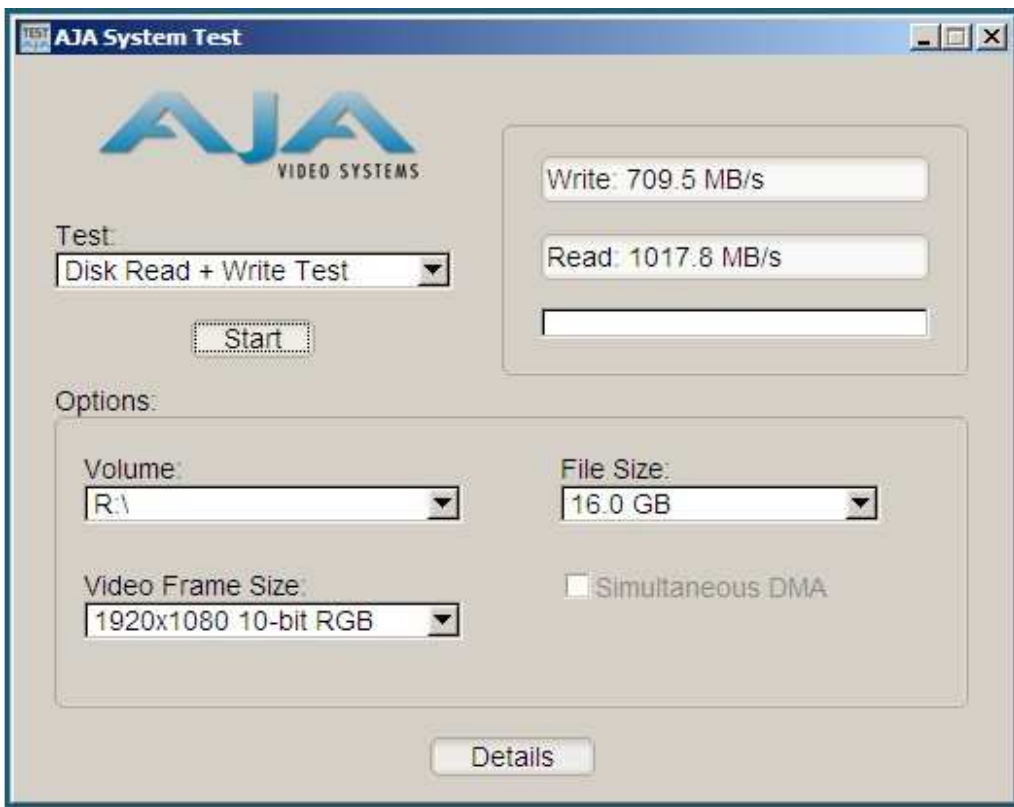

AJA system test showing 709.5MB/s write and 1017.8 MB/s disk read for 1920x1080 10-bit RGB video frames with 16GB files size.