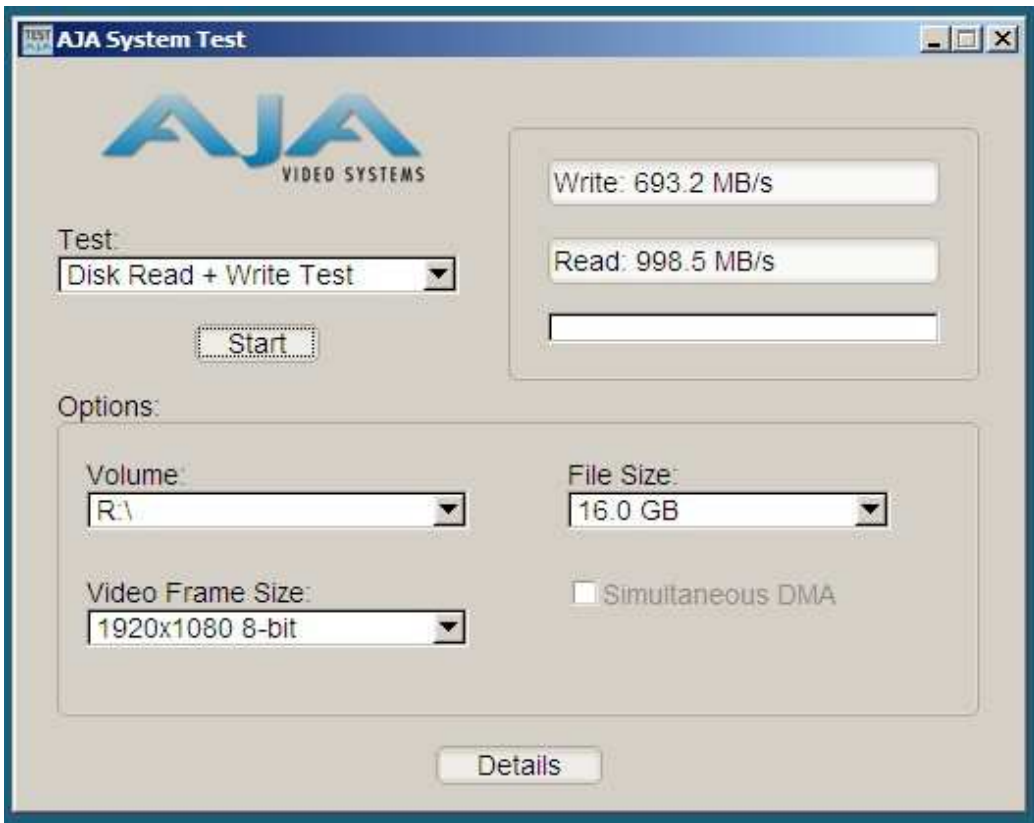

From HD_Speed test showing 1.1GByte/sec for the 10.4TB capacity disk array at RAID 5.

From HD_Speed test showing 800.0MByte/sec for the 10.4TB capacity disk array at RAID 5.

AJA system test showing 693.2MB/s write and 998.5 MB/s disk read for 1920x1080 8-bit video frames with 16GB files size.