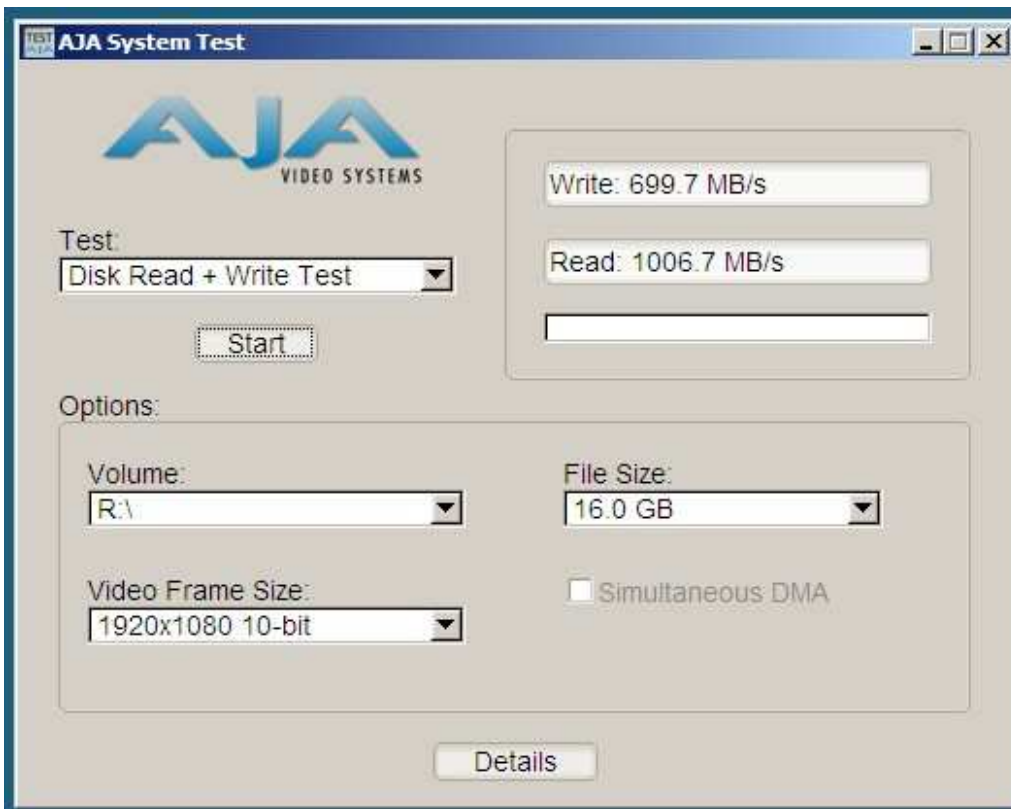

From HD_Speed test showing 1.1GByte/sec for the 10.4TB capacity disk array at RAID 5.

From HD_Speed test showing 800.0MByte/sec for the 10.4TB capacity disk array at RAID 5.

AJA system test showing 693.2MB/s write and 998.5 MB/s disk read for 1920x1080 8-bit video frames with 16GB files size.