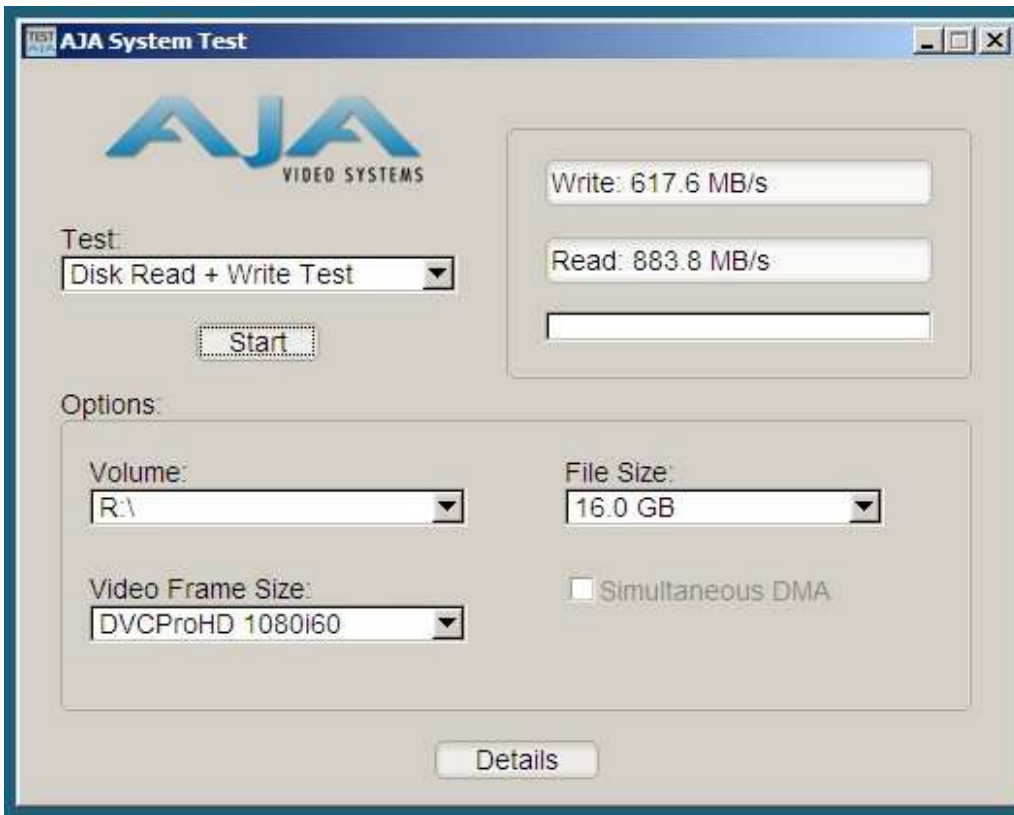

AJA system test showing 617.6MB/s write and 883.8 MB/s disk read for DVCProHD 1080i60 video frames with 16GB files size.