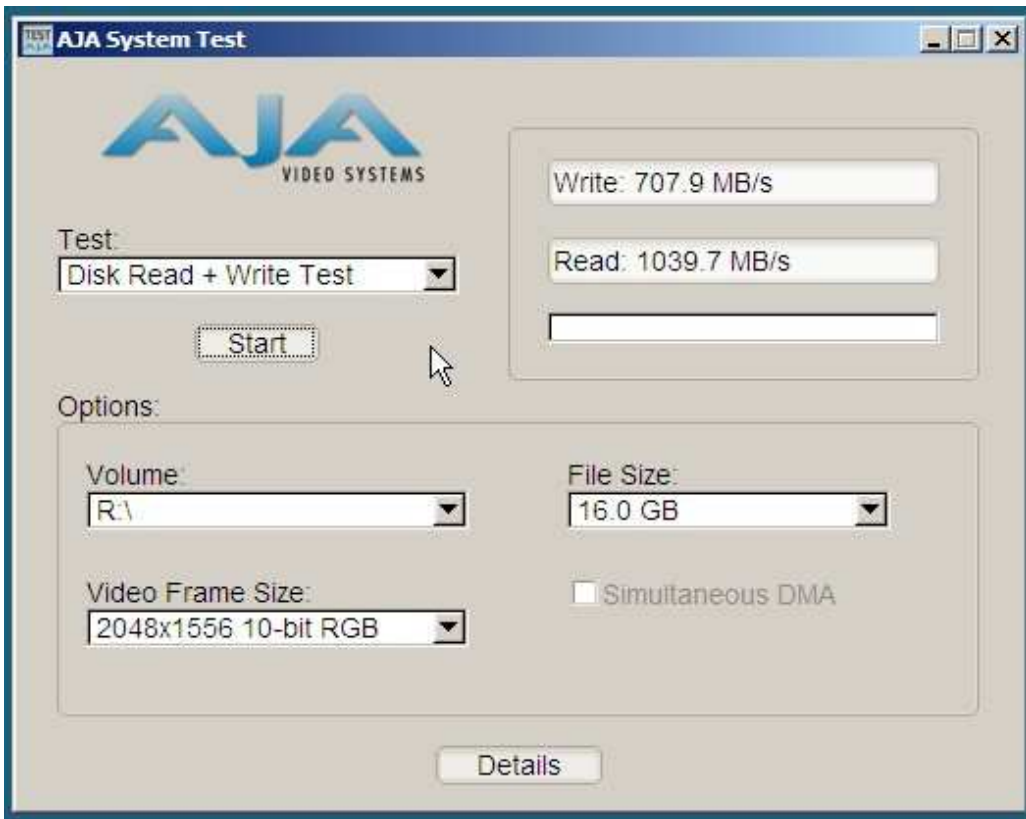

AJA system test showing 707.9MB/s write and 1039.7 MB/s disk read for 2048x1556 10-bit RGB video frames with 16GB files size.